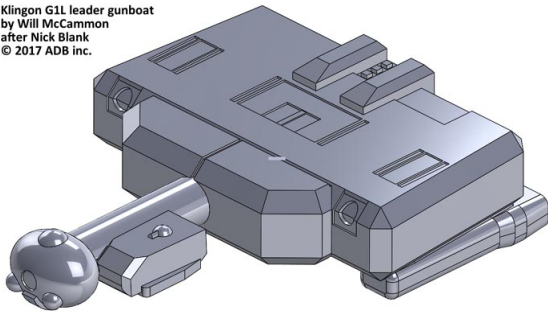

# COMING TO OUR SHAPEWAYS STORE

You can check out the store here:  
<https://www.shapeways.com/shops/amarillo-design-bureau-inc>

Klingon G1L leader gunboat  
by Will McCammon  
after Nick Blank  
© 2017 ADB inc.

The first of the long-wanted “gunboat” minis, the Klingon G1L is only 5/8” long. This will come on a tree with six G1 standard gunboats and a G1S scout boat.

On Shapeways, in order below, Frax CA, Klingon D7K, Seltorian CA.