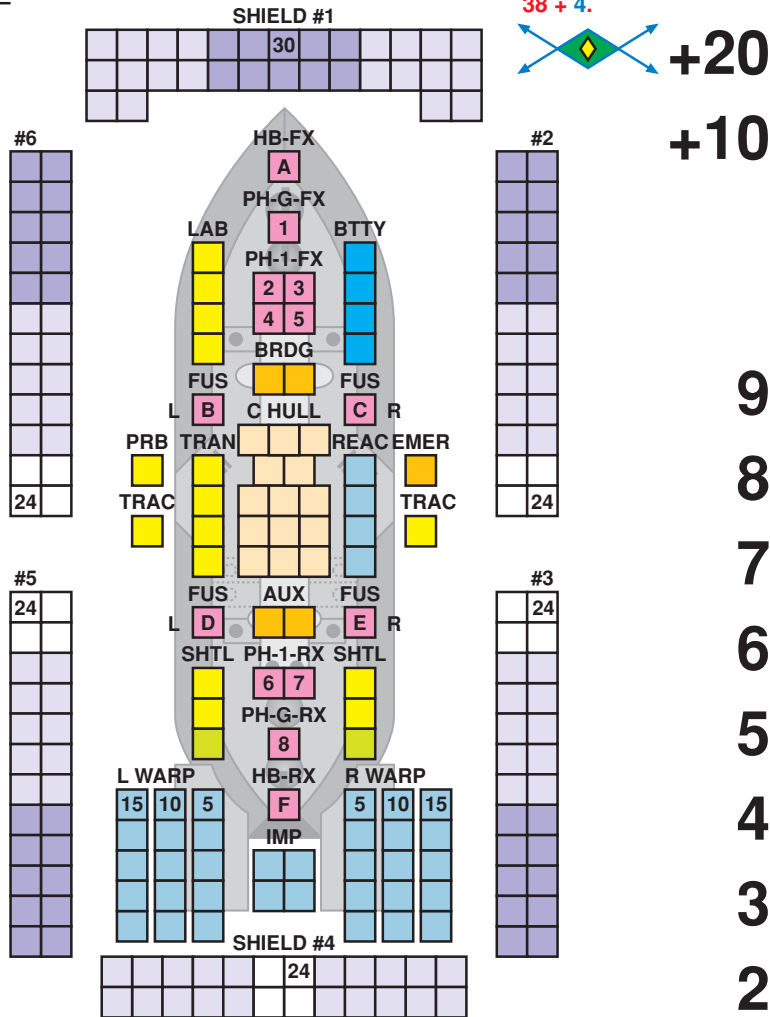

HELIX HEAVY CRUISER

SQUADRON SCALE

FS
Name _____

PROBES

--	--	--	--	--

MARINES

14				
10				
5				

FRAME DAMAGE

5				
---	--	--	--	--

HELLBORE ARMING

PH-G	HELLBORE ARMING
1 8	A F
	P P
	L L
	O O
	F F

WEAPONS USED

A	B	C	D	E	F
1	2	3	4	5	
6	7	8	9	10	

TURN MODE C MOVE COST 1
BASE SPEED 8 TURN MODE 2 SPEED COST 8
BASE SPEED 16 TURN MODE 3 SPEED COST 16
BASE SPEED 24 TURN MODE 5 SPEED COST 24
ACCELERATION COST 1
DECELERATION COST 1
HIGH ENERGY TURN COST 5
EVASIVE MANEUVER COST 6

COUNTER CA
POINT VALUE: 140+20
DAMAGE CONTROL: 4

POWER TRACK +40
Power when undamaged: +30
38 + 4.
+20
+10

9
8
7
6
5
4
3
2
1
0

H200 FEDERATION COMMANDER: HAILING FREQUENCIES #200
SQUADRON SCALE SHIP CARD #H200
Copyright © 2022 Amarillo Design Bureau, Inc.

18

17

16

15

14

13

12

11