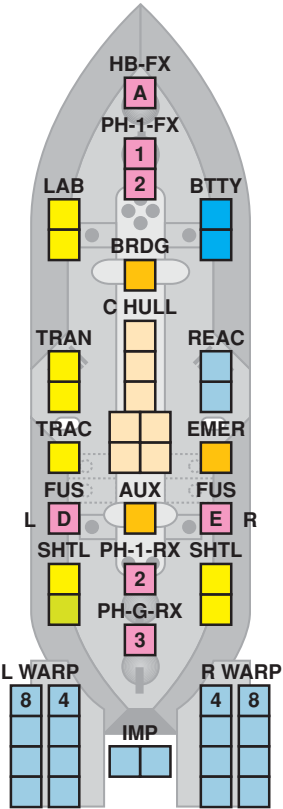

18

17

16

15

14

13

12

11

10

9

8

7

6

5

4

3

2

1

0

SHIELD #1

#6

#2

#5

#3

SHIELD #4

H200

FEDERATION COMMANDER: HAILING FREQUENCIES #200
FLEET SCALE SHIP CARD #H198
Copyright © 2022 Amarillo Design Bureau, Inc.

FRACTIONAL POWER

0 1/4 1/2 3/4